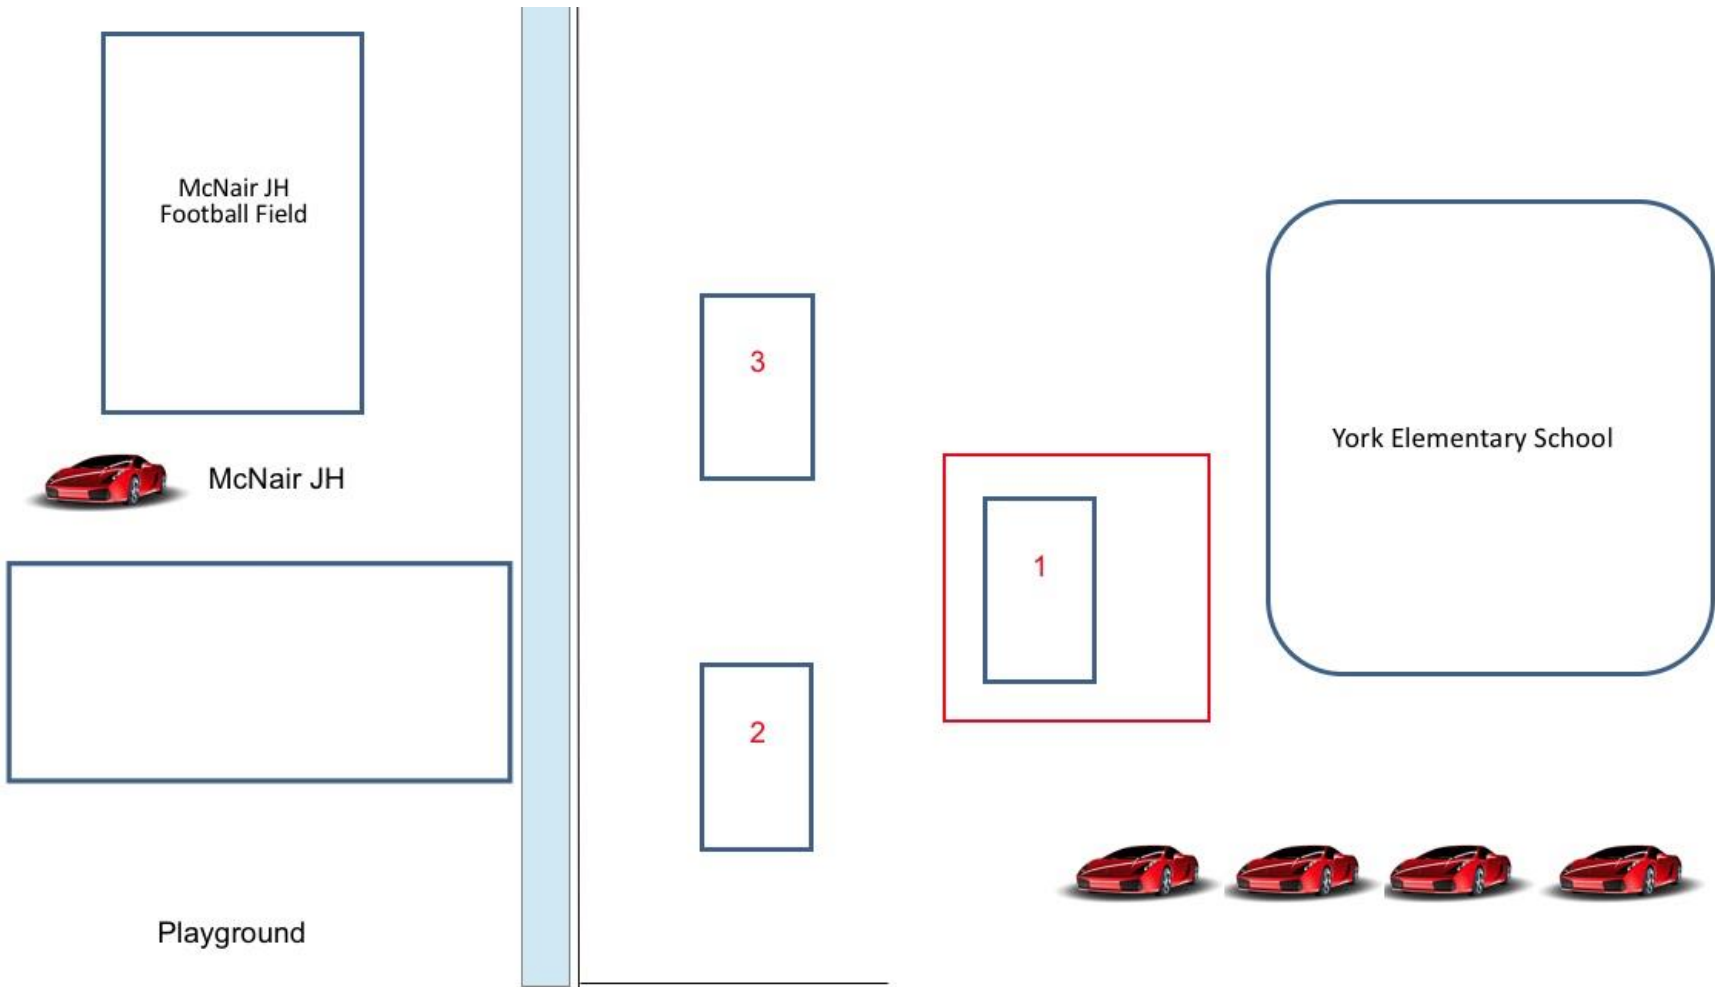

Flag Football Game Schedule - Summer 24

Games 6:30 & 7:30 pm.

Location: York Elementary 2720 Kingsley Dr.

Home team wears dark. Field Map – below

Time	Home	Away	Field
Week 1	June 1		
6:30	49ers	Broncos	1
6:30	Cardinals	Lions	2
7:30	Panthers	Raiders	1
7:30	Steelers	Texans	2
Week 2	June 8		
6:30	49ers	Cardinals	1
6:30	Broncos	Panthers	2
7:30	Lions	Steelers	1
7:30	Raiders	Texans	2
Week 3	June 15		
6:30	49ers	Raiders	1
6:30	Broncos	Lions	2
7:30	Cardinals	Steelers	1
7:30	Panthers	Texans	2
Week 4	June 22		
6:30	49ers	Panthers	1
6:30	Broncos	Steelers	2
7:30	Cardinals	Raiders	1
7:30	Lions	Texans	2
Week 5	June 29		
6:30	49ers	Lions	1
6:30	Panthers	Steelers	2
7:30	Broncos	Raiders	1
7:30	Cardinals	Texans	2